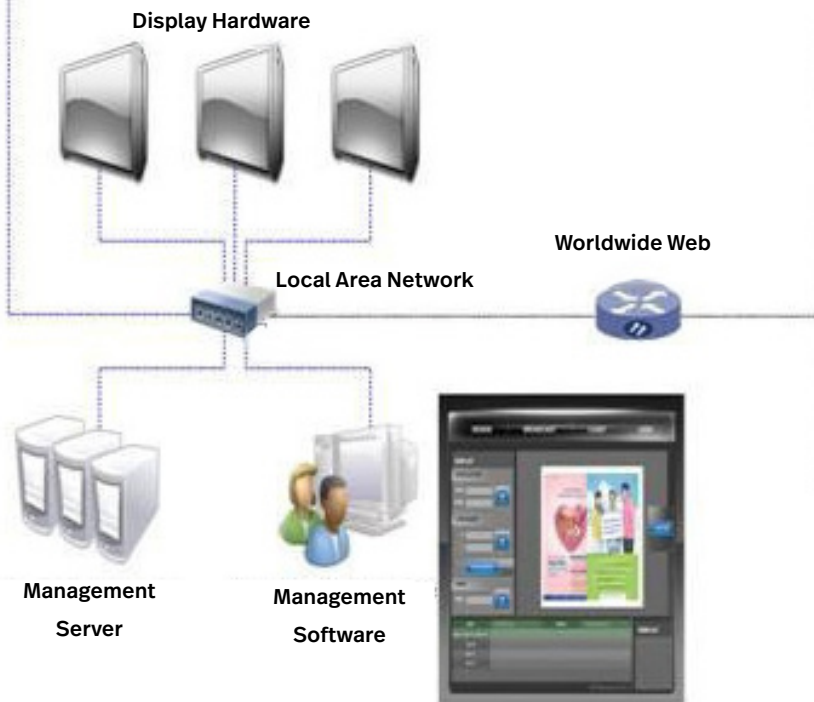

LED Display LED 顯示屏

Products and Services

公司產品和服務

LED display for Kowloon Motor Bus stop
為九龍巴士有限公司車站安裝LED 顯示屏

Video display for Transport Department with the adoption of splitting pictures, text message and video etc.
為運輸署安裝顯示屏：分割畫面放置照片，文字和視頻等

LED display for Bally
為名店安裝LED 顯示

LED Video Display LED 顯示屏

Products and Services
公司產品和服務

Intranet connection with the kiosks and sharing information through Wifi network
經Wifi及網線更新展示屏資料屏

Wall Type

Stand Type

TV Wall

One of the commercial projects
其中一項商用項目