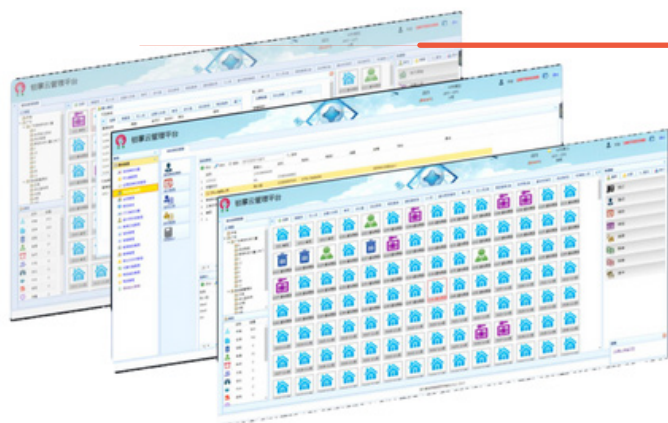

Card-less access
無卡取電

WeChat unlock
微信開鎖

Welcome mode
歡迎模式

Smart Hotel Management System

智慧酒店管理系统

Products and Services
公司產品和服務

Hotel Cloud based PMS System
酒店雲PMS系統

Cloud data storage architecture reduces hardware investment, operation and maintenance costs
雲數據存儲架構，降低硬件投入及運維成本

The Green AntsData hotel management system is a PMS product developed based on B/S architecture and cloud technology. The operation is simple, interface is friendly, and hotel work efficiency is maximized. Cloud PMS is directly connected to the WeChat reservation system, which can directly convert transactions, reduce customer waiting time and enhance check-in experience.