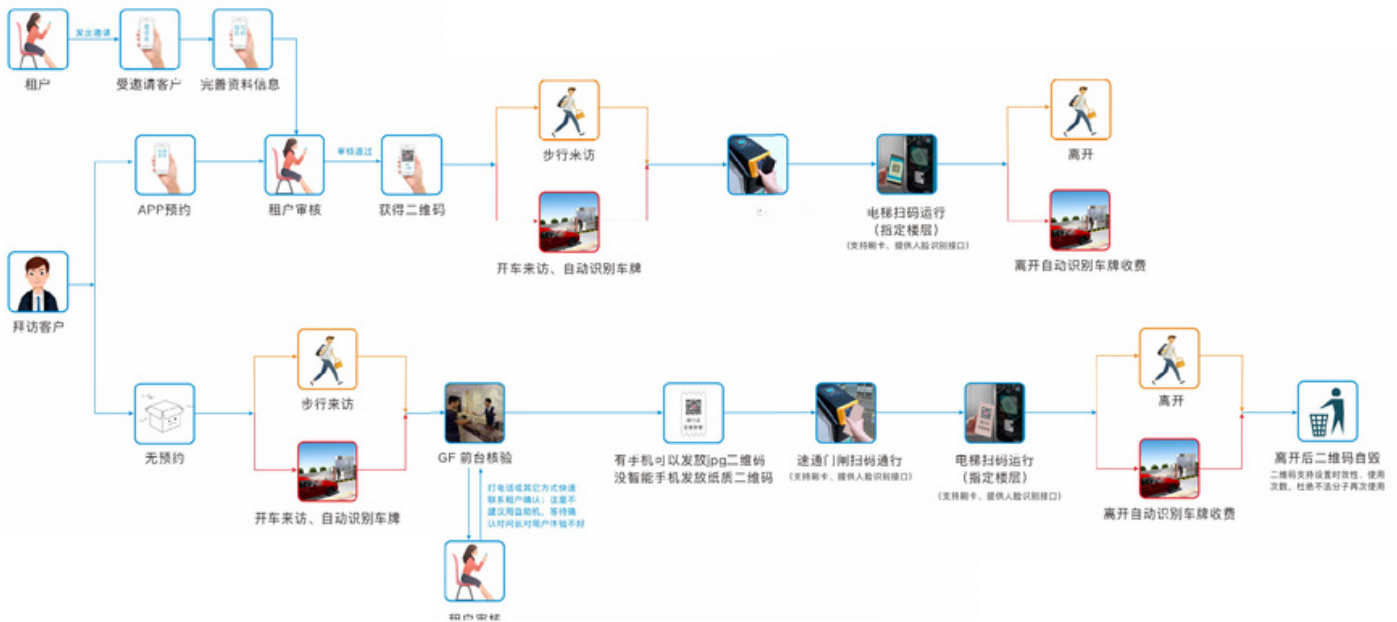

Serving more than 10,000
hotels nationwide
服務全國超過10000家酒店

Over 20 years of
industry experience
超20年行業經驗

Quality service
優質服務

All major cities are equipped
with service teams
各大中城市均配備服務團隊

24 hours response
24小時響應

Smart Hotel Management System

智慧酒店管理系统

Products and Services

公司產品和服務

Visitor Management System Front desk (Property Side)
智能訪客管理系統

Access card issuing machine
發卡機

Procedure of Visitor System (Cardless)
訪客系統流程 (無卡系統)

Smart Property Management System

智慧物業管理系统

Automatic speed gate (QR Code / Card reader / face recognition)

自動速通門 (QR碼/讀卡機/人臉識別)

There are 4 wings in the automatic speed gate. Each channel are two-way channel. People can enter or exit with QR code, card reader or face recognition.

自動速通門共有四個閘翼。每個通道皆為雙向通道，人員可透過掃描QR碼、刷卡或臉部辨識進行進出。

Parameters

Case size	1200L*300WD*1000H (mm) / depends on model Use bending,
Process to produce	Cutting, welding, polishing, grinding and other processes to produce
Arm	A width of about 260mm, a thickness of 12-15MM, a transparent organic board
Channel width	550-600MM
Total Weight	Around 50Kg(2 wings), ~70KG (4 wings)
Case Material	Standard 304 stainless steel frame structure
Environment	Both indoor and outdoor
Voltage	AC220±10V,50HZ
Motor	DC 40W/24V
Input interface	Switch signal
Age	≥1000 million
Humidity	5%--90%, Operating temperature: -40 to -80°C
Speed	30-40 people per minute
Gate opening and Closing time	0.4-1 sec adjustable